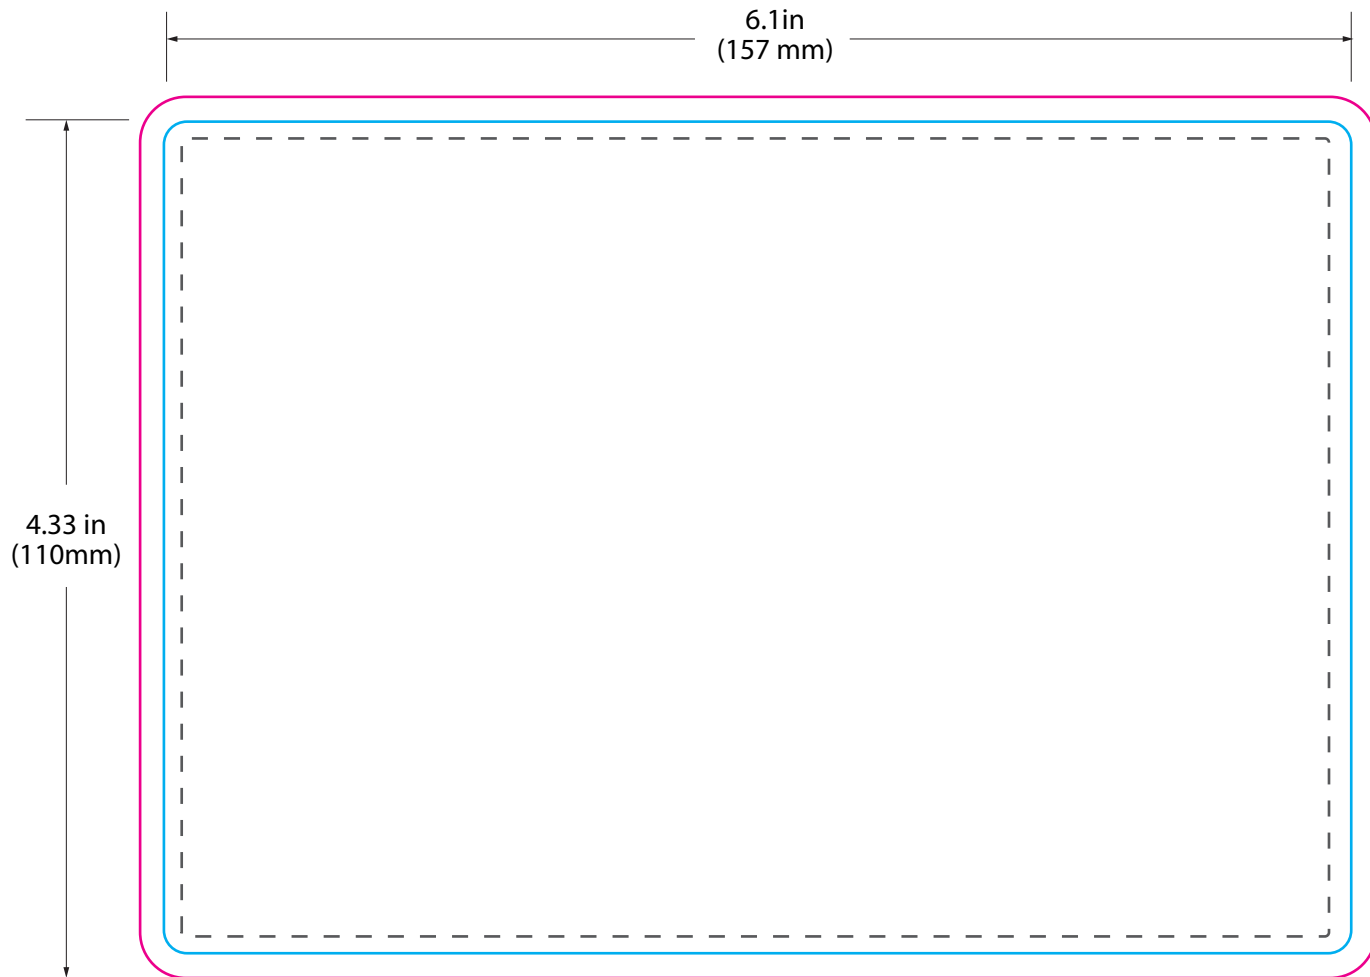

AVIATOR® CONTAINER

SKU: CGAC1-8OZ

LABEL SIZE SUGGESTION:

inch | 6.18" W x 4.33" H

mm | 157 mm W x 110 mm H

CAPACITY:

8 oz.

240 mL

240 cc