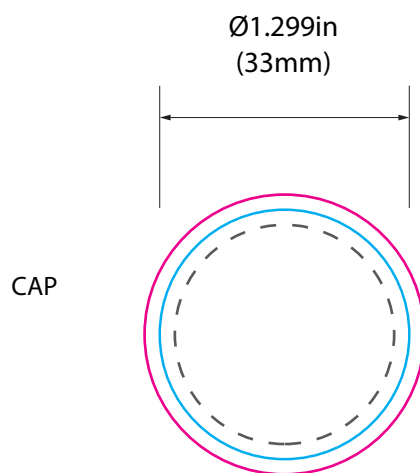

AVIATOR® CONTAINER

SKU: CGAC1-8OZ

LABEL SIZE SUGGESTION:

inch | 6.18" W x 4.33" H

mm | 157 mm W x 110 mm H

CAPACITY:

8 oz.

240 mL

240 cc

AVIATOR® CONTAINER

CGAC1-8OZ

Label guide →

AVIATOR® CONTAINER

SKU: CGAC1-8OZ

LABEL SIZE SUGGESTION:

inch | 6.18" W x 4.33" H

mm | 157 mm W x 110 mm H

CAPACITY:

8 oz.

240 mL

240 cc

RECOMMENDED PRODUCT APPLICATION TORQUE

CGAC1 AVIATOR CONTAINERS (NON-CUSTOM FINISHED PRODUCTS)

RECOMMENDED TORQUE APPLICATION RANGE