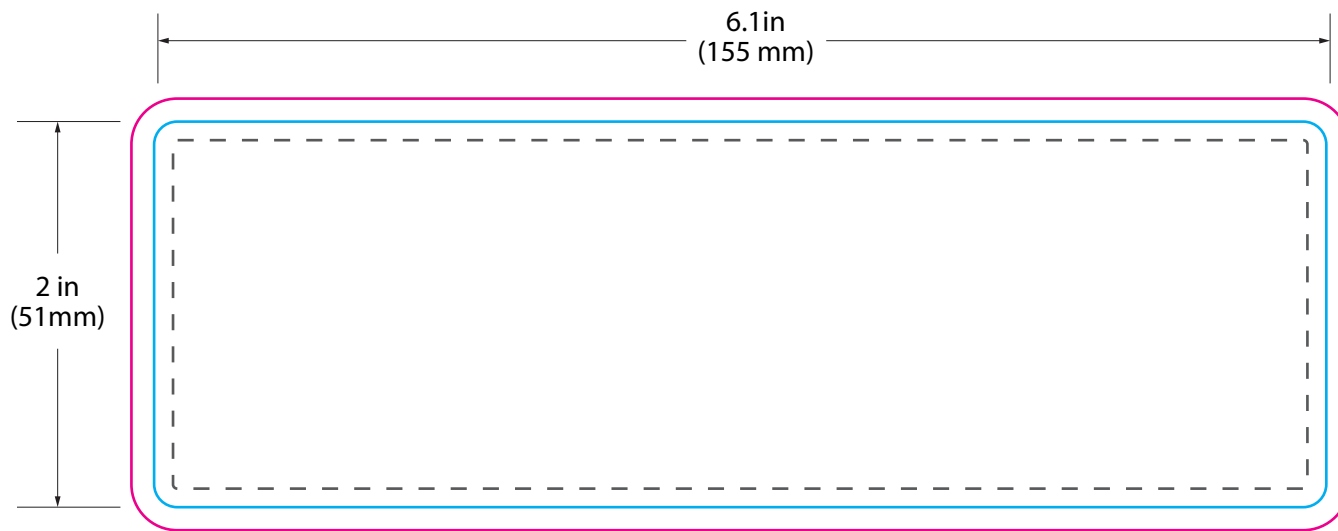

AVIATOR® CONTAINER

SKU: CGAC1-4OZ

LABEL SIZE SUGGESTION:

inch | 6.1" W x 2" H

mm | 155 mm W x 51 mm H

CAPACITY:

4 oz.

120 mL

120 cc