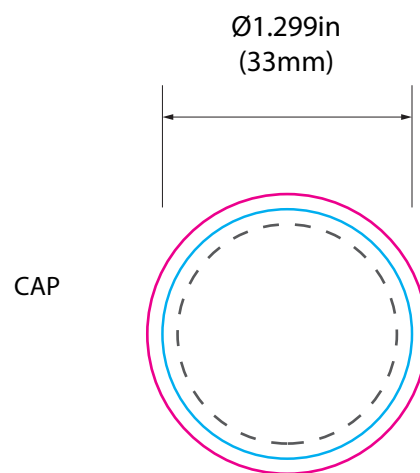

AVIATOR® CONTAINER

SKU: CGAC1-4OZ

LABEL SIZE SUGGESTION:

inch | 6.1" W x 2" H

mm | 155 mm W x 51 mm H

CAPACITY:

4 oz.

120 mL

120 cc