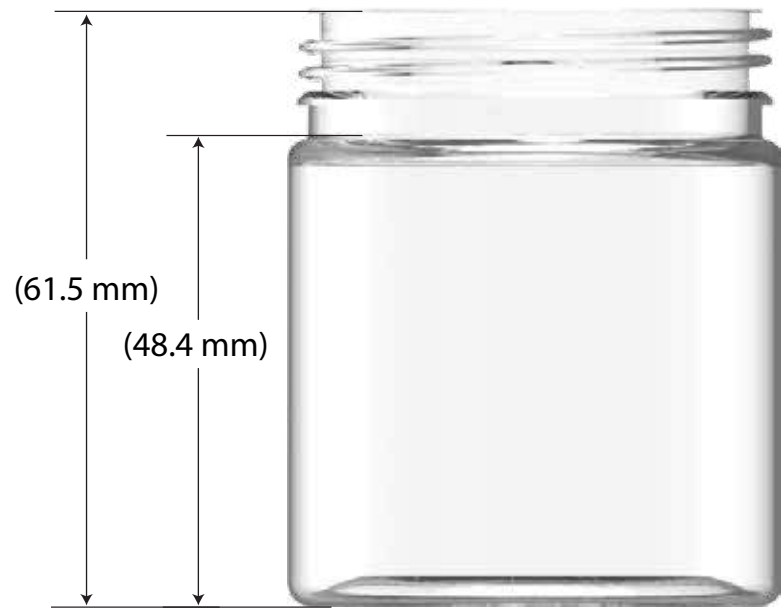

AVIATOR® CONTAINER

SKU: CGAC1-3OZ

LABEL SIZE SUGGESTION:

inch | 6.1" W x 1.456" H

mm | 155 mm W x 37 mm H

CAPACITY:

3 oz.

90 mL

90 cc

AVIATOR® CONTAINER

SKU: CGAC1-3OZ

LABEL SIZE SUGGESTION:

inch | 6.1" W x 1.456" H

mm | 155 mm W x 37 mm H

CAPACITY:

3 oz.