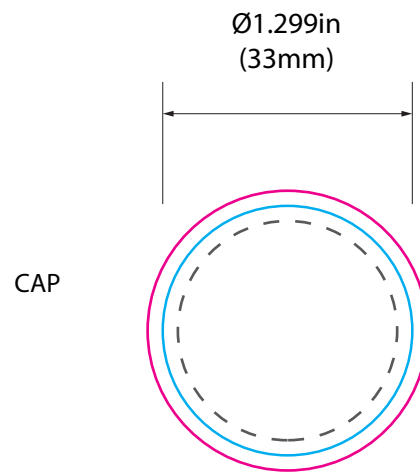

AVIATOR® CONTAINER

SKU: CGAC1-3OZ

LABEL SIZE SUGGESTION:

inch | 6.1" W x 1.456" H

mm | 155 mm W x 37 mm H

CAPACITY:

3 oz.

90 mL

90 cc

AVIATOR® CONTAINER

SKU: CGAC1-3OZ

LABEL SIZE SUGGESTION:

inch | 6.1" W x 1.456" H

mm | 155 mm W x 37 mm H

CAPACITY:

3 oz.

90 mL

90 cc

RECOMMENDED PRODUCT APPLICATION TORQUE

CGAC1 AVIATOR CONTAINERS (NON-CUSTOM FINISHED PRODUCTS)

RECOMMENDED TORQUE APPLICATION RANGE

MODEL NO.	TORQUE N-M	TORQUE IN-LB.
CGAC1-1OZ	1.0-2.0	8.9-17.7
CGAC1-2OZ	1.0-2.0	8.9-17.7
CGAC1-3OZ	1.0-2.0	8.9-17.7
CGAC1-4OZ	1.0-2.0	8.9-17.7
CGAC1-5OZ	1.0-2.0	8.9-17.7
CGAC1-6OZ	1.0-2.0	8.9-17.7
CGAC1-8OZ	1.0-2.0	8.9-17.7