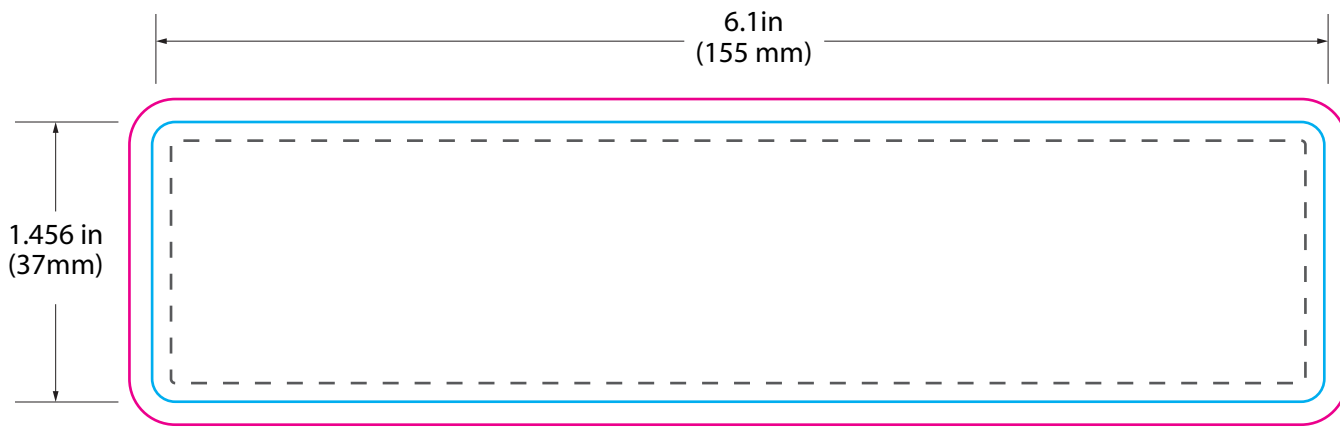

AVIATOR® CONTAINER

SKU: CGAC1-3OZ

LABEL SIZE SUGGESTION:

inch | 6.1" W x 1.456" H

mm | 155 mm W x 37 mm H

CAPACITY:

3 oz.

90 mL

90 cc

AVIATOR® CONTAINER

SKU: CGAC1-3OZ

LABEL SIZE SUGGESTION:

inch | 6.1" W x 1.456" H

mm | 155 mm W x 37 mm H

CAPACITY:

3 oz.

90 mL

90 cc

RECOMMENDED PRODUCT APPLICATION TORQUE

CGAC1 AVIATOR CONTAINERS (NON-CUSTOM FINISHED PRODUCTS)

RECOMMENDED TORQUE APPLICATION RANGE

MODEL NO.	TORQUE N-M	TORQUE IN-LB.
CGAC1-1OZ	1.0-2.0	8.9-17.7
CGAC1-2OZ	1.0-2.0	8.9-17.7
CGAC1-3OZ	1.0-2.0	8.9-17.7
CGAC1-4OZ	1.0-2.0	8.9-17.7
CGAC1-5OZ	1.0-2.0	8.9-17.7
CGAC1-6OZ	1.0-2.0	8.9-17.7
CGAC1-8OZ	1.0-2.0	8.9-17.7