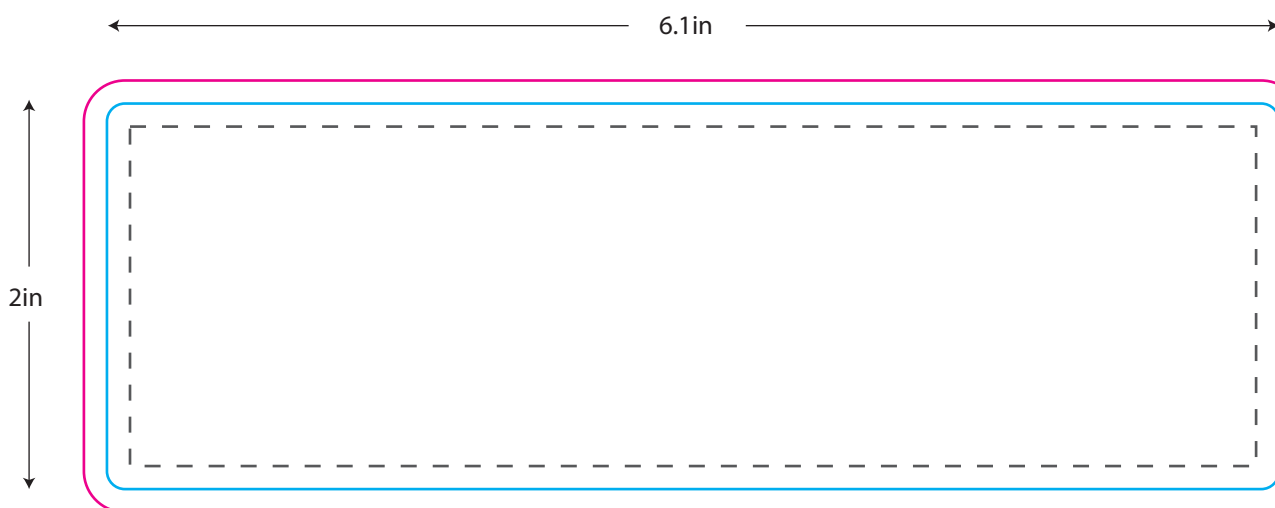

40Z

CGAC-40Z

← $\varnothing 2.25$ in
(57.2 mm) →

↑
3.2 in
(82.4mm)
↓

← $\varnothing 2.1$ in
(54 mm) →

LABEL SIZE SUGGESTION

6.1" W x 2" H (155mm W x 51mm H)

Do not print the followings

- - - - Safe Area
- Trim
- Bleed

$\varnothing 1.37$ in (35mm)

CAP