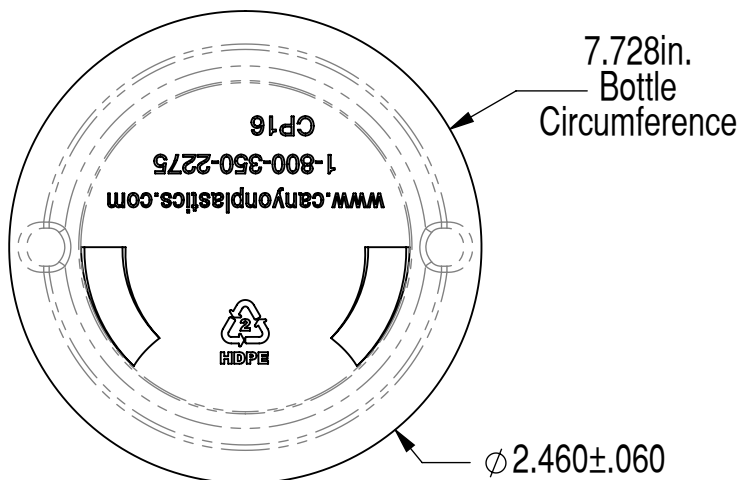

24-410

28-400

Canyon Plastics

28623 W INDUSTRY DRIVE
VALENCIA, CA 91335
PHONE: (661) 257-4293 FAX: (661) 257-1680

TITLE: 16oz ROUND		DATE: 2-20-15
SCALE: 1 : 1		REV.: N/A
DRAWING NO: 01-2463		DWG BY: C.P.
CAPACITY	16oz	
RESIN	HDPE	
NECK FINISH	24-410 / 28-400	
WEIGHT (GR)	43GR ±4GR	
O.F.C.	16.85oz. / 498ML LIQUID	