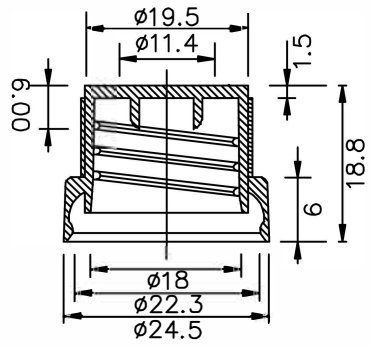

Assembly

Outline

Item: 18/415 Big head

Material:PP

2018-3-26

Qingdao Herede Industrial Supplies Co.,Ltd

Nominal Capacity		Drawn			Drawing Name	Eurodropper Reducer 0.6-1.0	Scale
			Date	2016.12.14			
Brimful Capacity		Checked			Material	LDPE	
			Date				
Weight	.604g	Approved					
			Date				