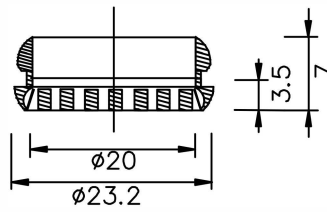

Assembly

Outline

Item: 18/415 Big head

Material:PP

2018-3-26

Qingdao Herede Industrial Supplies Co.,Ltd

Nominal Capacity		Drawn			Drawing Name	Eurodropper Reducer 0.6-1.0	Scale
			Date	2016.12.14			
Brimful Capacity		Checked			Material	LDPE	
			Date				
Weight	.604g	Approved					
			Date				