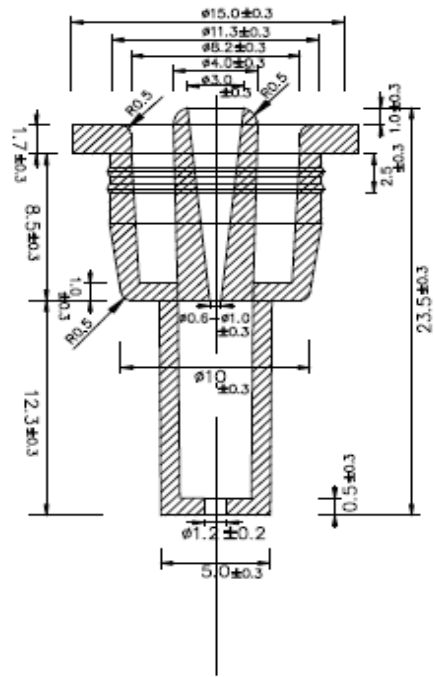

Assembly

Outline

Item: 18/415 Big head

Material:PP

2018-3-26

Qingdao Herede Industrial Supplies Co.,Ltd

Nominal Capacity		Drawn			Drawing Name	Eurodropper Reducer 0.6-1.0	Scale
			Date	2016.12.14			
Brimful Capacity		Checked			Material	LDPE	
			Date				
Weight	.604g	Approved					
			Date				