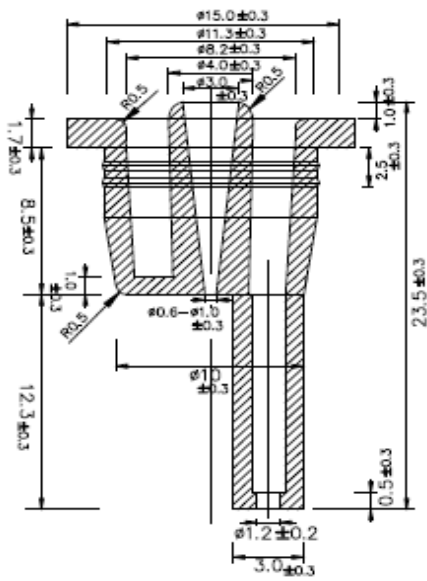

Assembly

Outline

Item: 18/415 Big head

Material:PP

2018-3-26

Qingdao Herede Industrial Supplies Co.,Ltd

Nominal Capacity		Drawn			Drawing Name	Eurodropper Reducer 0.6-1.0	Scale
			Date	2016.12.14			
Brimful Capacity		Checked			Material	LDPE	
			Date				
Weight	.604g	Approved					
			Date				