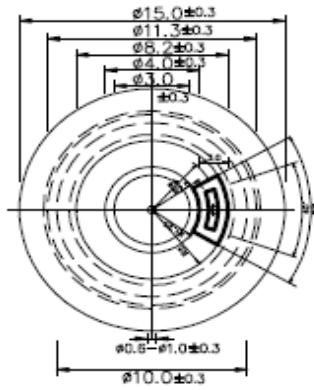

Assembly

Outline

Item: 18/415 Big head

Material:PP

2018-3-26

Qingdao Herede Industrial Supplies Co.,Ltd

Nominal Capacity		Drawn			Drawing Name	Eurodropper Reducer 0.6-1.0	Scale
			Date	2016.12.14			
Brimful Capacity		Checked			Material	LDPE	
			Date				
Weight	.604g	Approved					
			Date				