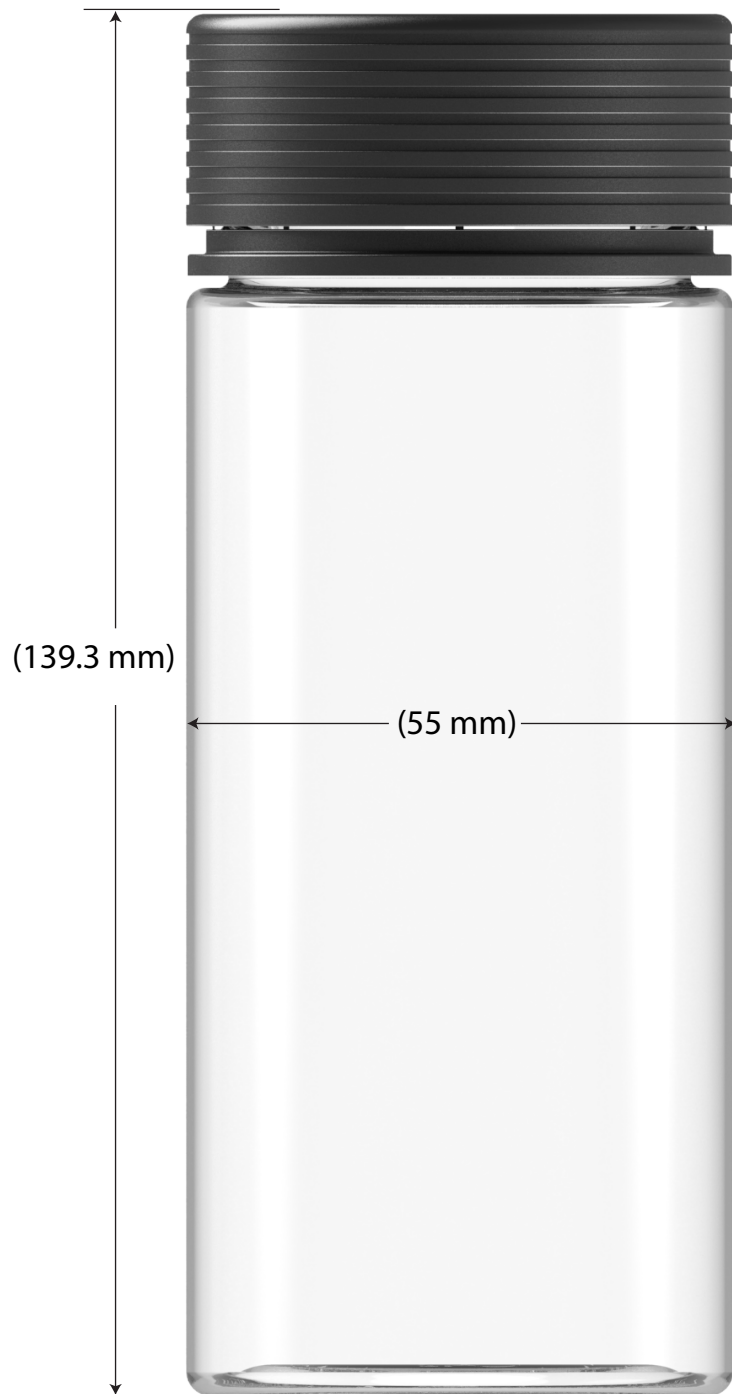

SPIRAL CONTAINER

SKU: CGSC1-8OZ

LABEL SIZE SUGGESTION:

inch | 6.49" W x 3.79" H

mm | 165 mm W x 96.5 mm H

CAPACITY:

8 oz.

240 cc