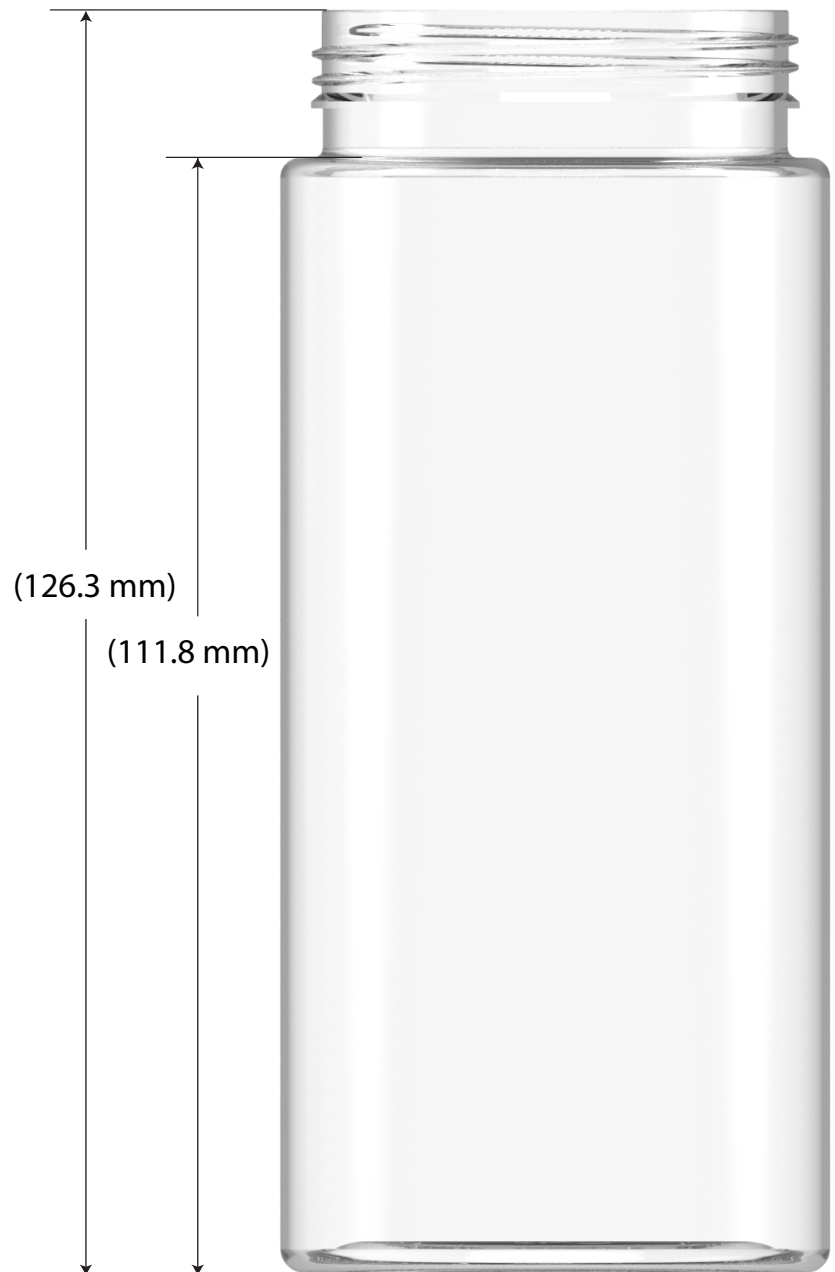

SPIRAL CONTAINER

SKU: CGSC1-8OZ

LABEL SIZE SUGGESTION:

inch | 6.49" W x 3.79" H

mm | 165 mm W x 96.5 mm H

CAPACITY:

8 oz.

240 cc